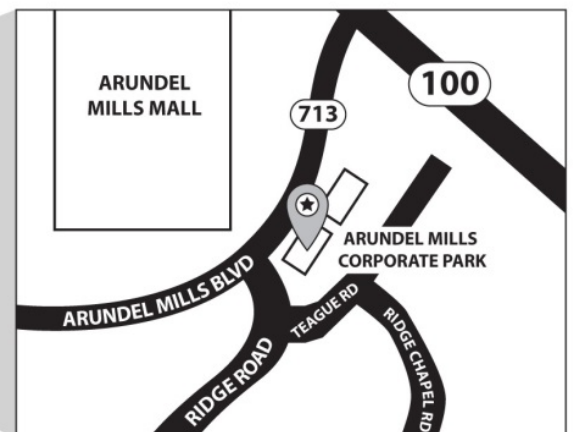

We are conveniently located 10 miles south of Baltimore, 7 miles east of Glen Burnie, 10 miles east of Columbia, 20 miles north of Annapolis, and only 2 miles west of BWI airport.

View from Arundel Mills Boulevard

View from Teague Road

From Baltimore:

Off I-95 South or I-295 South (Baltimore-Washington Parkway), take MD-100 E. Take exit 10A onto Arundel Mills Blvd/MD-713 South. Turn left onto Ridge Road. Turn left onto Teague Road. Our office is on the left.

From Glen Burnie:

From MD-100 W, take exit 10 (Arundel Mills Blvd/MD-713 S). Turn left onto Arundel Mills Blvd for about 0.4 miles. Turn left onto Ridge Road. Turn left onto Teague Road. Our office is on the left.

From Columbia and surrounding areas:

From MD-100 E take exit 10A onto Arundel Mills Blvd/MD-713 South. Turn left onto Ridge Road. Turn left onto Teague Road. Our office is on the left.

From Annapolis:

From I-97 North, merge onto MD-100 W toward Ellicott City. From MD-100 W, take exit 10 (Arundel Mills Blvd/MD-713 S). Turn left onto Arundel Mills Blvd for about 0.4 miles. Turn left onto Ridge Road. Turn left onto Teague Road. Our office is on the left.